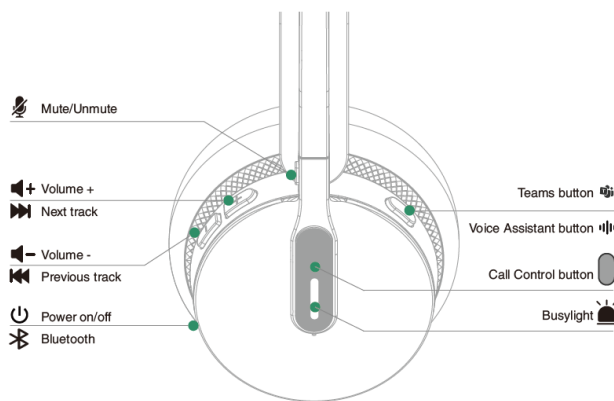

Specifications

Specific ations	Introduction
General	• Port - 1 x micro USB 2.0 port - 1 x Type-C USB 2.0 port - 1 x mini USB port - 1 x DC power port - 1 x busylight port - 1 x Type-C USB 2.0 (on headset) • Charging stand (for headset) • USB connectivity to PC and IP phone • Integrated busylight LED indicator • Boom arm adjustable: 280° • Charging stand (for headset) • WH64 Mono - Base: 180 g - Headset: 92 g • WH64 Dual: - Base: 180g - Headset: 151 g