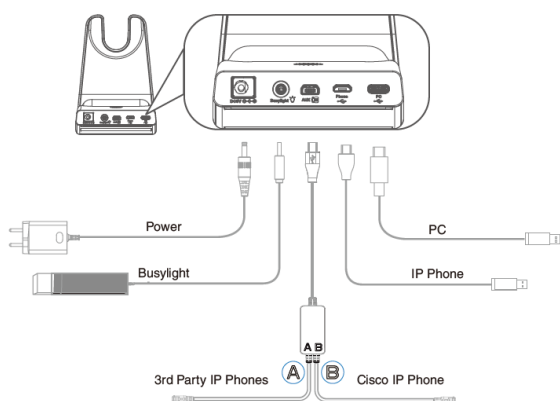

Specifications

Specific ations	Introduction
General	• Port - 1 x micro USB 2.0 port - 1 x Type-C USB 2.0 port - 1 x mini USB port - 1 x DC power port - 1 x busylight port - 1 x Type-C USB 2.0 (on headset) • Charging stand (for headset) • USB connectivity to PC and IP phone • Integrated busylight LED indicator • Boom arm adjustable: 280° • Charging stand (for headset) • WH64 Mono - Base: 180 g - Headset: 92 g • WH64 Dual: - Base: 180g - Headset: 151 g